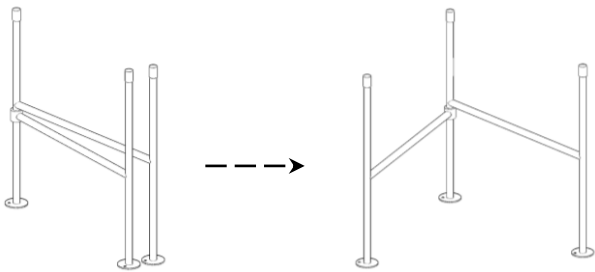

COYACONEYA

Instructions for assembling LEAFOS Collection

LEAFOS TV Table

STEP 1: Unfold the metal legs.

STEP 2: The best way for assembling the TV Table is to put the wooden board on soft material.

6 Threaded Insert Nuts inserted into the wooden board

STEP 3: Precisely place the 6 legs above the 6 Threaded Insert Nuts, and insert the allen-cap screws into them.

STEP 4: Insert the hex-key into the allen-cap screw and rotate it clockwise.

STEP 5: Final view